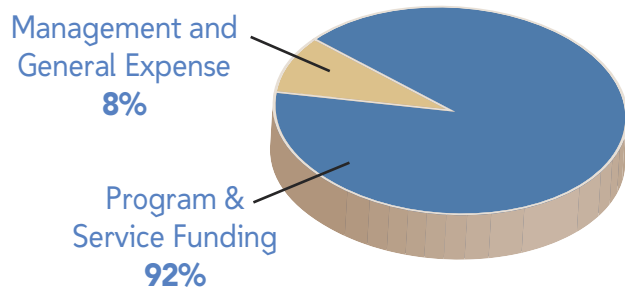

2009 DISTRIBUTIONS AND FUNDING

The Jewish Federation of Greater Los Angeles is committed to caring for Jews in need, ensuring the Jewish future and engaging in our community. We leverage your generosity and our community partnerships to assure the continuity of the Jewish people as we bring Jewish values to life in Los Angeles, Israel and over 50 countries around the world. Here's a quick look at where your money goes:

Total Distributions