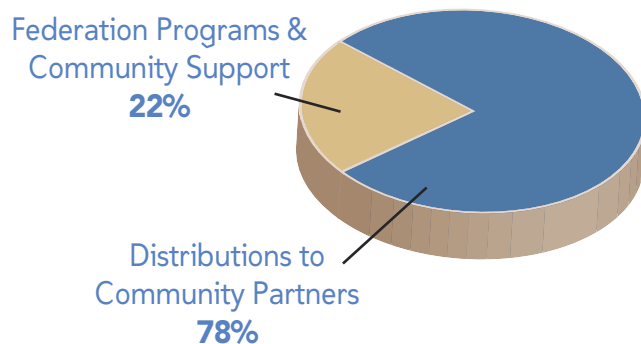

Program & Service Funding

Distribution of Revenue*

Total Pledges	$ 44,187
Bequests and Grants	$ 3,866
Designated Gifts	$ 4,724
Other Revenues	$ 1,385
Revenue	$ 54,162
Other Sources of Cash	$ 4,491
Less: Cost of Fundraising	$ (8,216)
Available for Distribution	$ 50,437
Serving the Vulnerable	$ 7,400
Jewish Engagement & Education	$ 15,325
Israel & Overseas	$ 9,958
Community and National	$ 3,365
Direct Federation Programmatic Support	$ 5,242
Indirect Federation Programmatic Support	$ 4,984
Program & Service Funding	$ 46,274
Management and General Expense	$ 4,163
Total Distributions	$ 50,437

* 2009 data and all dollars in thousands